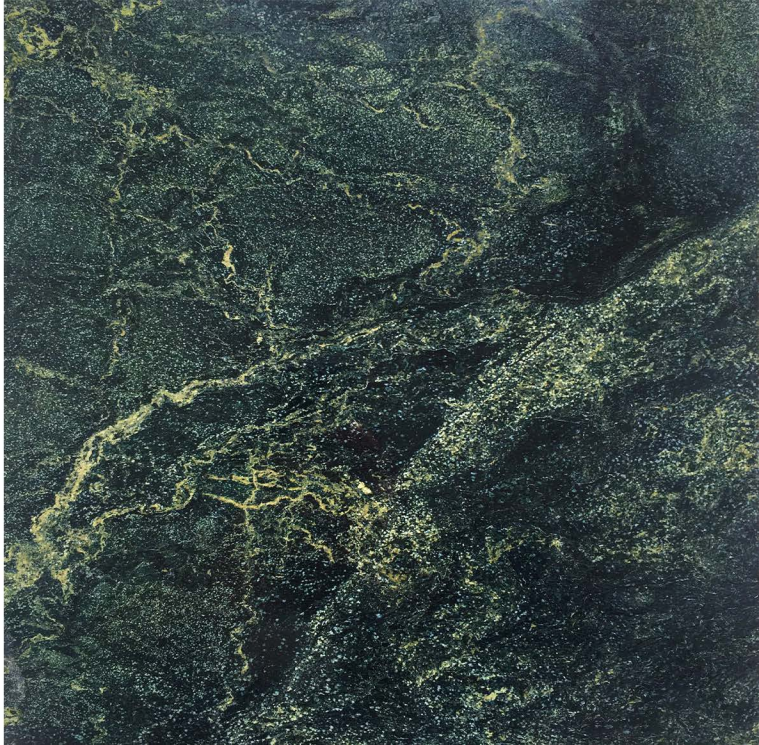

## COURTIER

The emerald veins dance elegantly across  
a deep green canvas.

Discover the elegance and versatility of Amazonest granite!

The dynamic appearance of green hues, enhanced by intricate veins and patterns, makes it a standout choice.