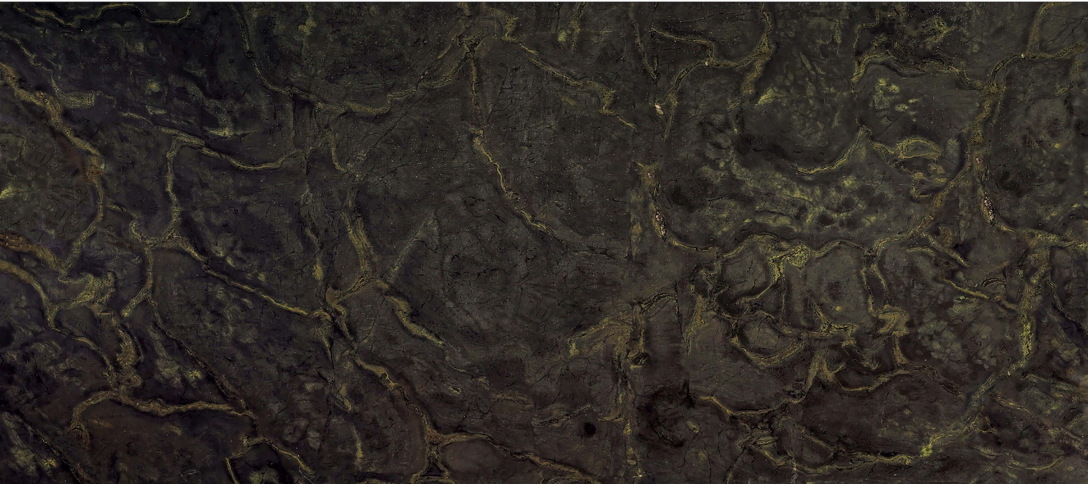

Unleash the majestic beauty of Green Dragon granite! This exquisite stone slab features a dark green base color accented by intricate lighter green and gold veining patterns, making it a visually striking choice for high-end architectural and interior design projects.