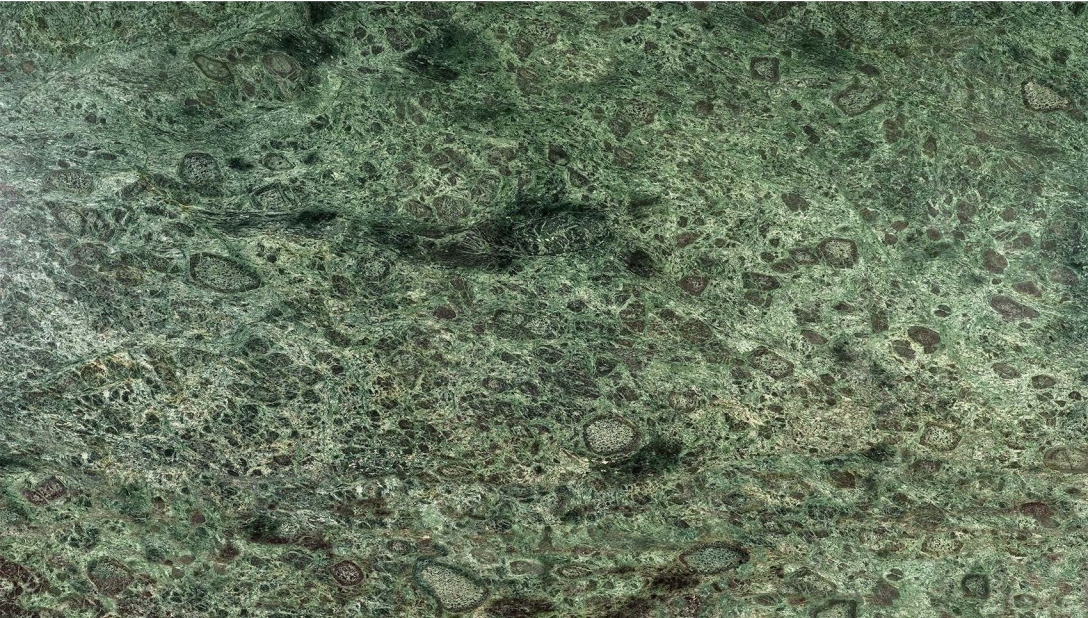

Transform your space with the extraordinary beauty of Marsh.