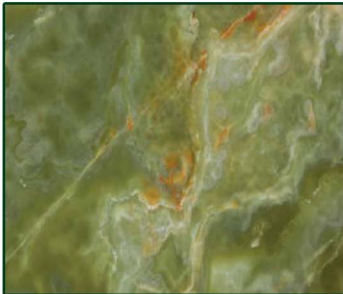

Green Granite Group®
H o s s e i n p o u r

ONYX

These versatile and captivating onyxes comes in a variety of colors each showcasing its unique beauty and natural elegance.