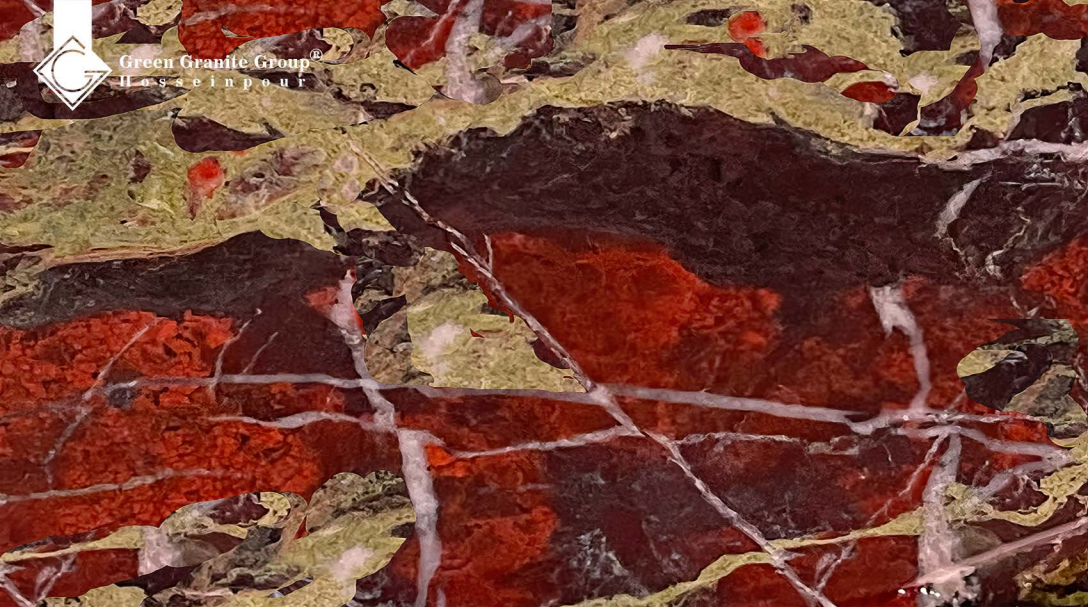

## ICE GREEN

The epitome of elegance in natural stone.

Boasts a light green shade with subtle variations, creating a mesmerizing effect

Green Granite Group®  
Hosseinpour

ICE  
G  
R  
E  
E  
N

Green Granite Group®  
Hassainpour

## OCEAN BEIGE

This limestone, with its light cream color and uniform pattern, is known for its elegant and consistent appearance. Its versatile nature makes it ideal for various applications.

This exquisite stone showcases a beautiful grey base interwoven with delicate white veining patterns.