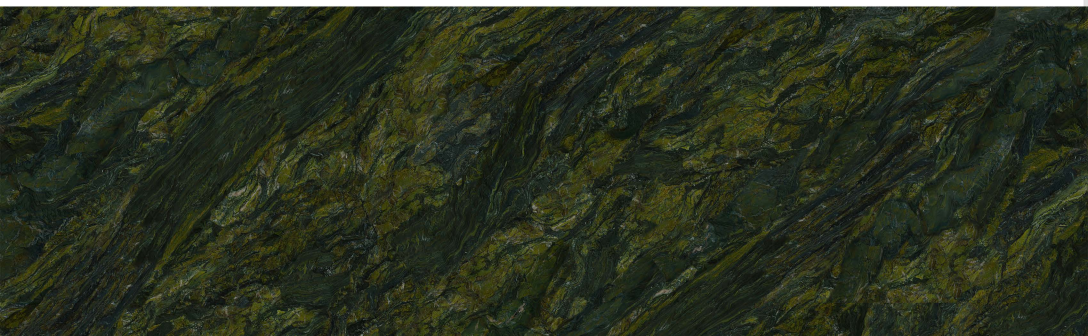

Green Granite Group®
Hosseinpour

PICASSO