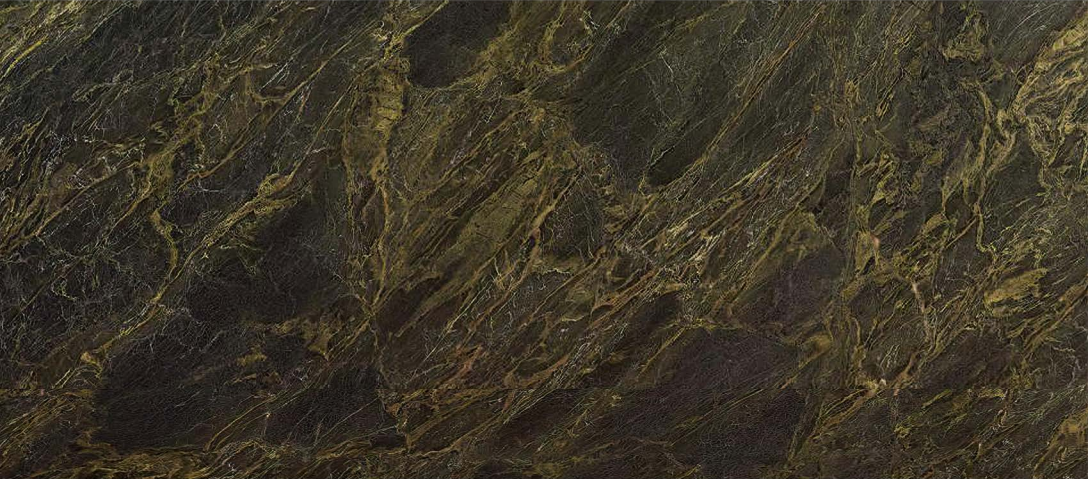

## COURTIER

The emerald veins dance elegantly across  
a deep green canvas.

Discover the elegance and versatility of Amazonest granite!

The dynamic appearance of green hues, enhanced by intricate veins and patterns, makes it a standout choice.