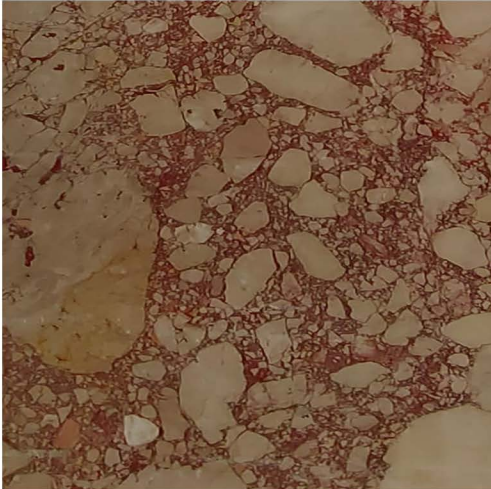

Green Granite Group®
Hosseinpour

OCEAN ICE MARBLE

the essence of icy elegance. This unique characteristic makes it a standout piece for any design