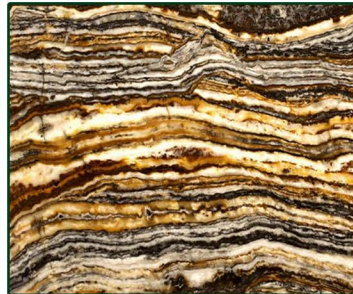

## OCEAN BEIGE

This limestone, with its light cream color and uniform pattern, is known for its elegant and consistent appearance. Its versatile nature makes it ideal for various applications.

This exquisite stone showcases a beautiful grey base interwoven with delicate white veining patterns.

## SAHARA BEIGE

Elevate your design with Luxurious Brown Limestone Marble. This exquisite stone boasts a rich brown hue, adding warmth and sophistication to any space.

Green Granite Group®  
Hosseinpour

## BASALT COLUMNS

This extraordinary stone features a striking yellow and golden exterior, contrasting beautifully with its deep black core. Known as the "stone from the moon,"

**Green Granite Group®**  
H o s s e i n p o u r

# ONYX

These versatile and captivating onyxes comes in a variety of colors each showcasing its unique beauty and natural elegance.

**MARBLES**  
COLLECTIONS

**TRAVERTINES**  
COLLECTIONS

Green Granite Group®  
Hosseinpour