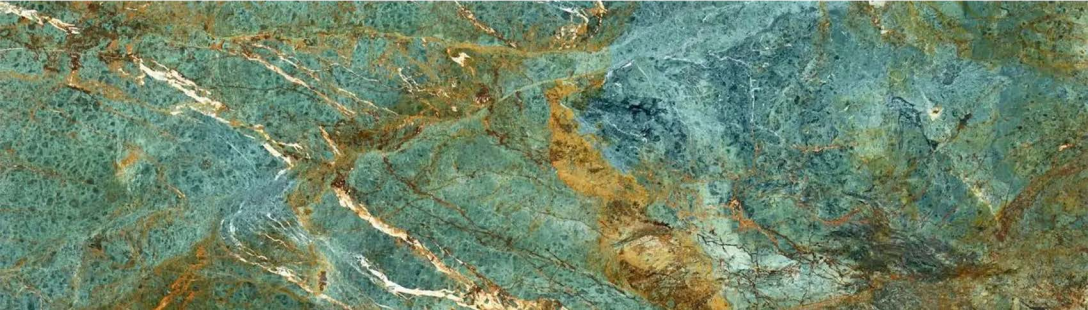

Green Granite Group®
Hosur, India

BLUE RIFF

This mesmerizing stone unveils ethereal blue hues interlaced with delicate veining, embodying the serene essence of tranquil ocean waves, enriched with accents of green and turquoise.